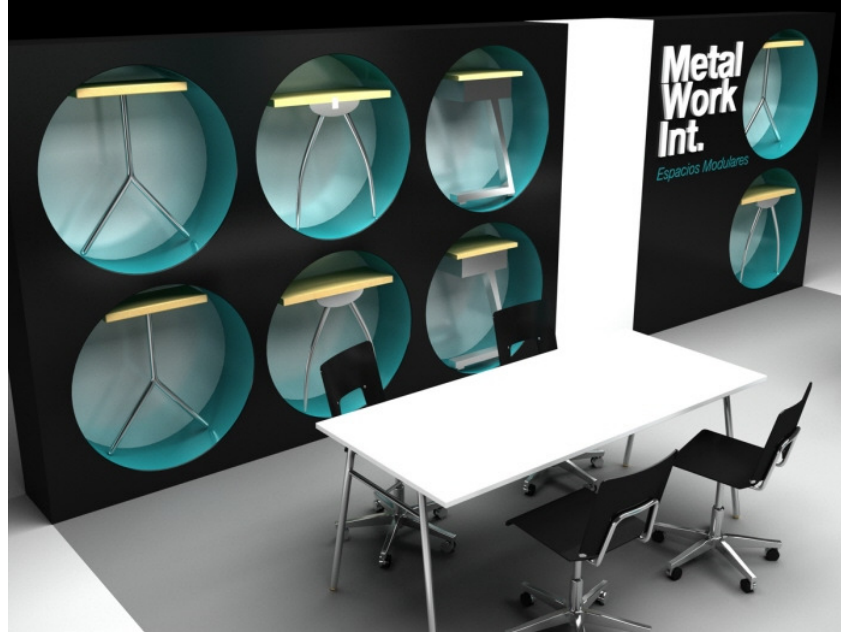

Alan Meléndez

- OVERVIEW
- **PORTFOLIO**
- PROFILE
- ACTIVITY

[Back To Thumbnails](#)

[← Previous](#) | [Next →](#)

Metal Work Int. (1 of 3)

[Contact Alan](#)
[Share](#)

Last Login: 12 Apr 2011

Metal Work Int. exhibit design for NeoCon 2011

Description

Metal Work Inc. / Espacios Modulares is a Mexican based company that supplies furniture hardware. The assignment was to design an exhibit for the NeoCon 2011, which takes place in Chicago and is the largest contract and commercial furnishings trade show in America.

Designed with collaboration of Diana Garza.

Add a Comment

To add a comment you need to have a public profile. [Log In](#) or [Create an Account](#).

Tags

- [Exhibit Design](#)
- [Interior Design](#)
- [NEOCON](#)
- [neocon 2011](#)